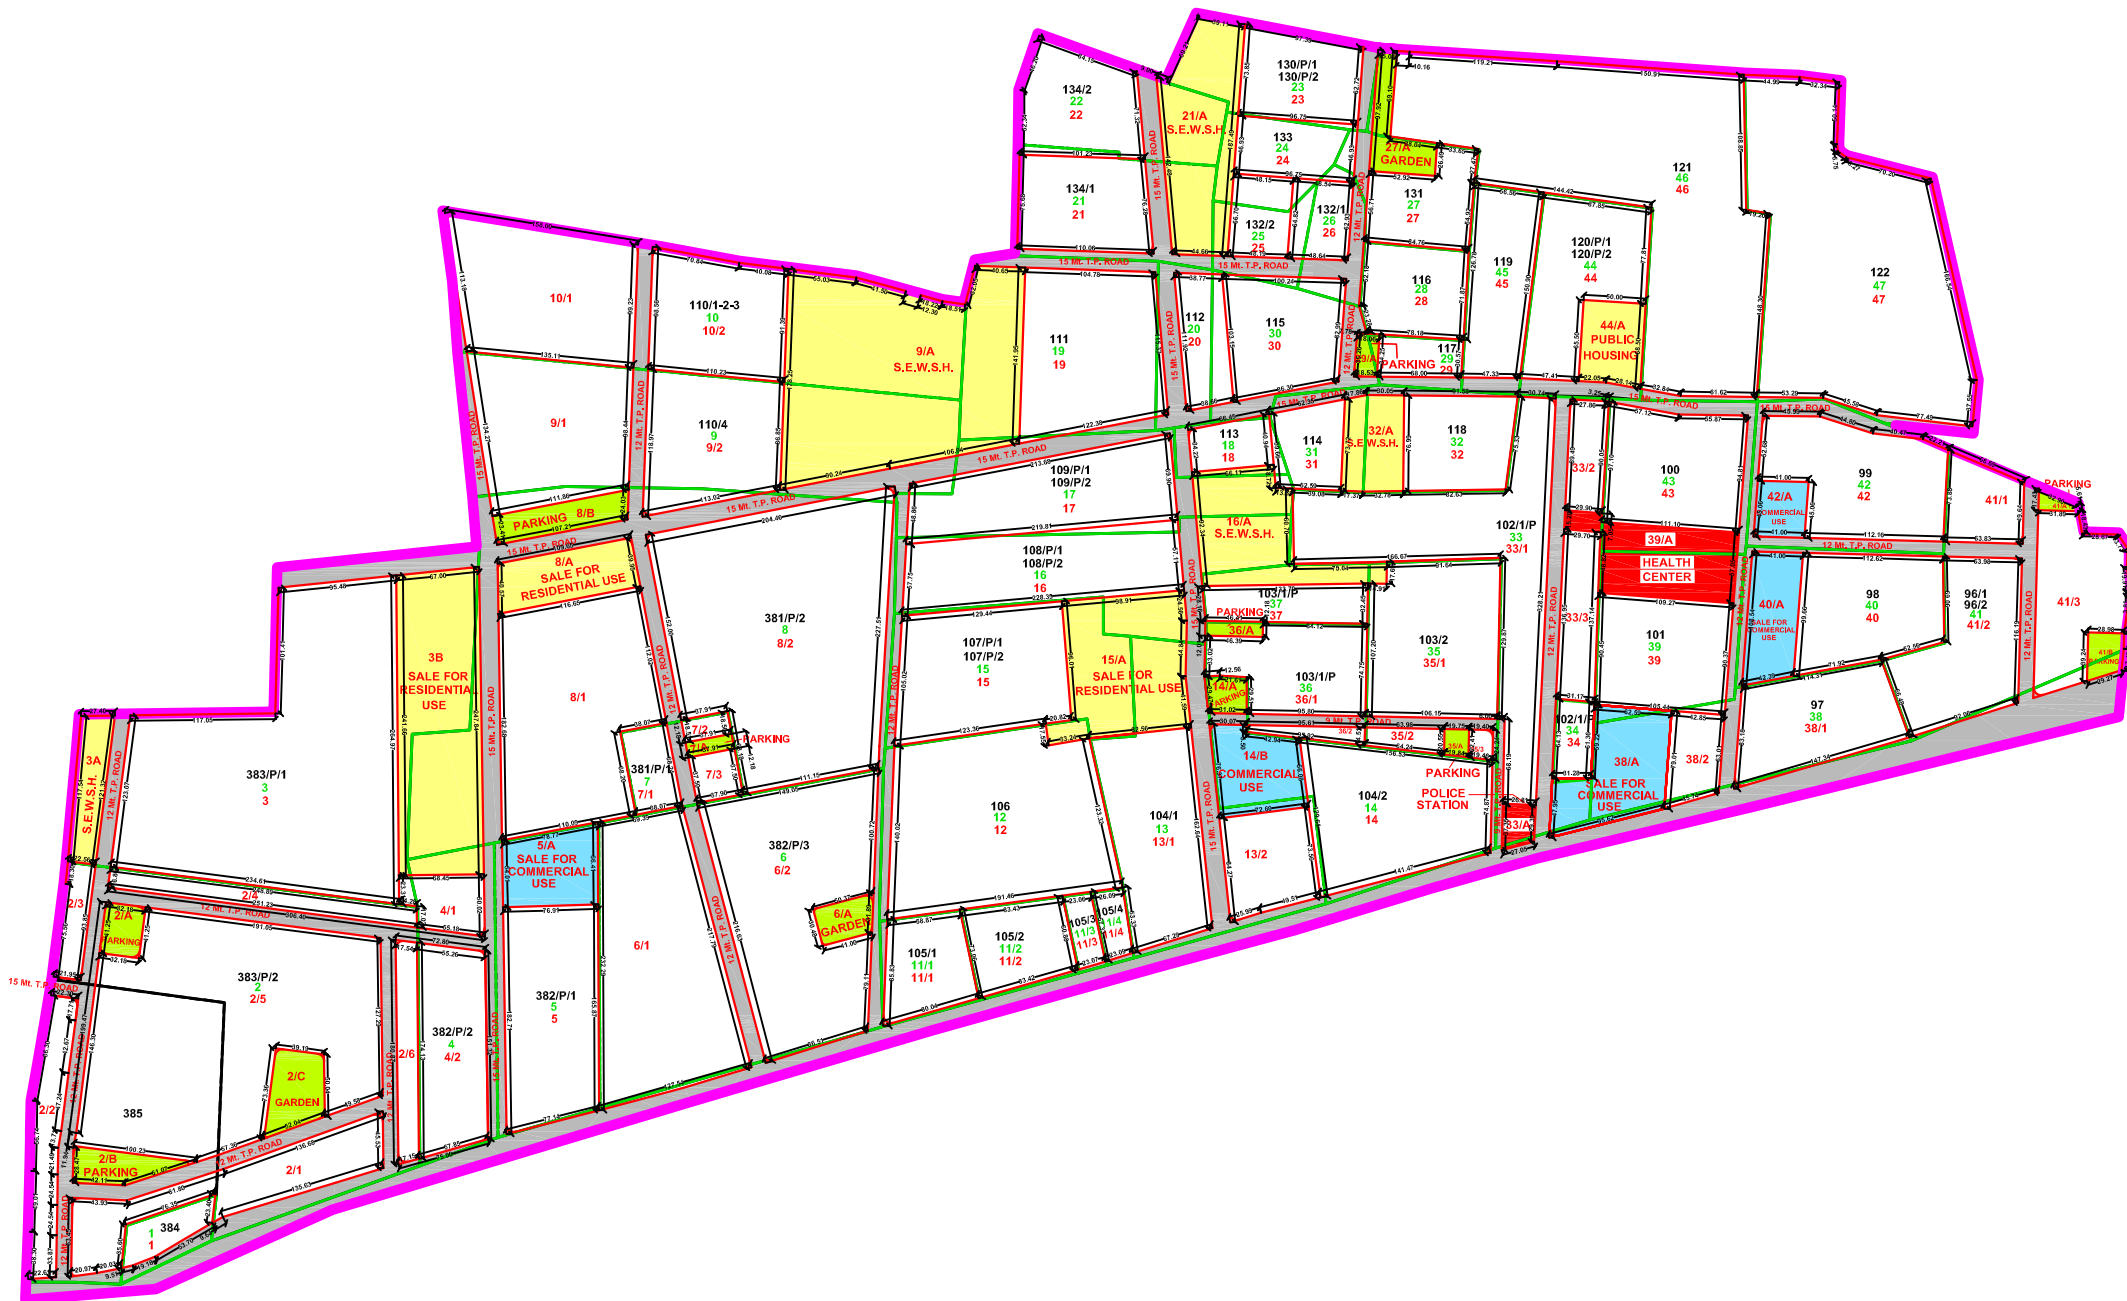

PLAN NO. :3
**DRAFT TOWN PLANNING
 SCHEME NO. 6
 (JAMNAGAR - DHUNVAV)
 JADA**

ORIGINAL PLOTS & FINAL PLOTS PLAN

LEGEND:

- T.P. SCHEME BOUNDARY
- ADJ. JADA T.P. SCHEME BOUNDARY
- VILLAGE BOUNDARY
- R. S. NO. BOUNDARY
- ORIGINAL PLOT BOUNDARY
- FINAL PLOT BOUNDARY
- D.P./T.P. SCHEME ROAD
- PUBLIC PURPOSE / RESERVATION FOR JADA
- EXISTING STRUCTURE
- TEMPLE

ASSISTANT TOWN PLANNER
 JAMNAGAR AREA DEVELOPMENT AUTHORITY
 JAMNAGAR

CHIEF EXECUTIVE AUTHORITY
 JAMNAGAR AREA DEVELOPMENT AUTHORITY
 JAMNAGAR

**JAMNAGAR AREA DEVELOPMENT AUTHORITY
 JAMNAGAR (JADA)**